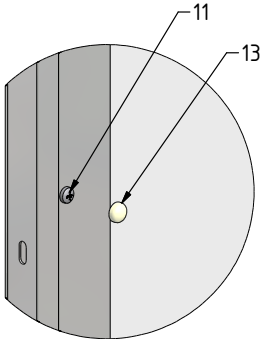

AB

AC

AB

AD 6x

AE 6x

AF 6x

P110	800		P2826
	900		P2825

V87	800	matt glass	ND03-0449-00-04
		rauch glass	ND03-0449-00-14
		priting glass	ND03-0449-00-17
	900	matt glass	ND03-0450-00-04
		rauch glass	ND03-0450-00-14
		priting glass	ND03-0450-00-17
V88	800;900	matt glass	ND02-0623-00-04
		rauch glass	ND02-0623-00-14
		priting glass	ND02-0623-00-17