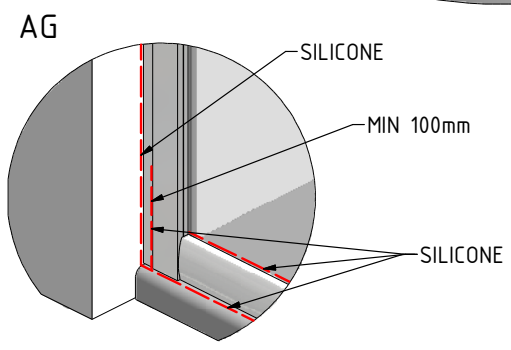

AC

AB

AD 6x 

AE 6x

AF 6x

P110	800		P2826
	900		P2825

V85	800	matt glass	ND03-0447-00-04
		rauch glass	ND03-0447-00-14
		priting glass	ND03-0447-00-17
V85	900	matt glass	ND03-0448-00-04
		rauch glass	ND03-0448-00-14
		priting glass	ND03-0448-00-17
V86	800;900	matt glass	ND02-0622-00-04
		rauch glass	ND02-0622-00-14
		priting glass	ND02-0622-00-17