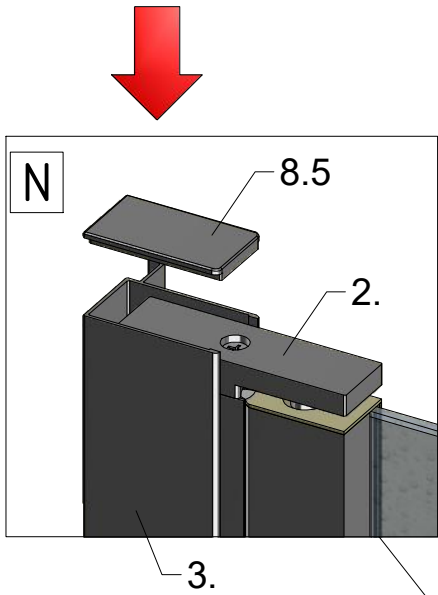

*length of threshold profile

Mounting without threshold bar

Mounting with threshold bar

Mounting with
treshold bar

cut the profile
to length L

Mounting without
treshold bar
Do not use 7

K 6x

L 6x

8.4 **M** 6x

SILICONE

SILICONE

SILICONE
MIN 100mm

SILICONE
MIN 100mm