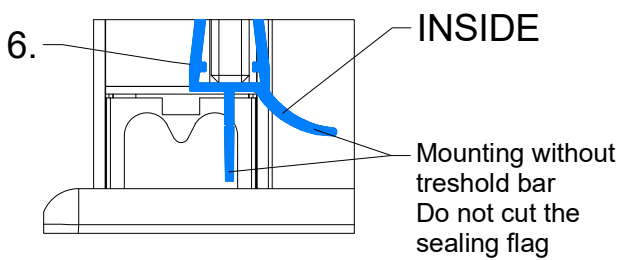

Mounting without threshold bar