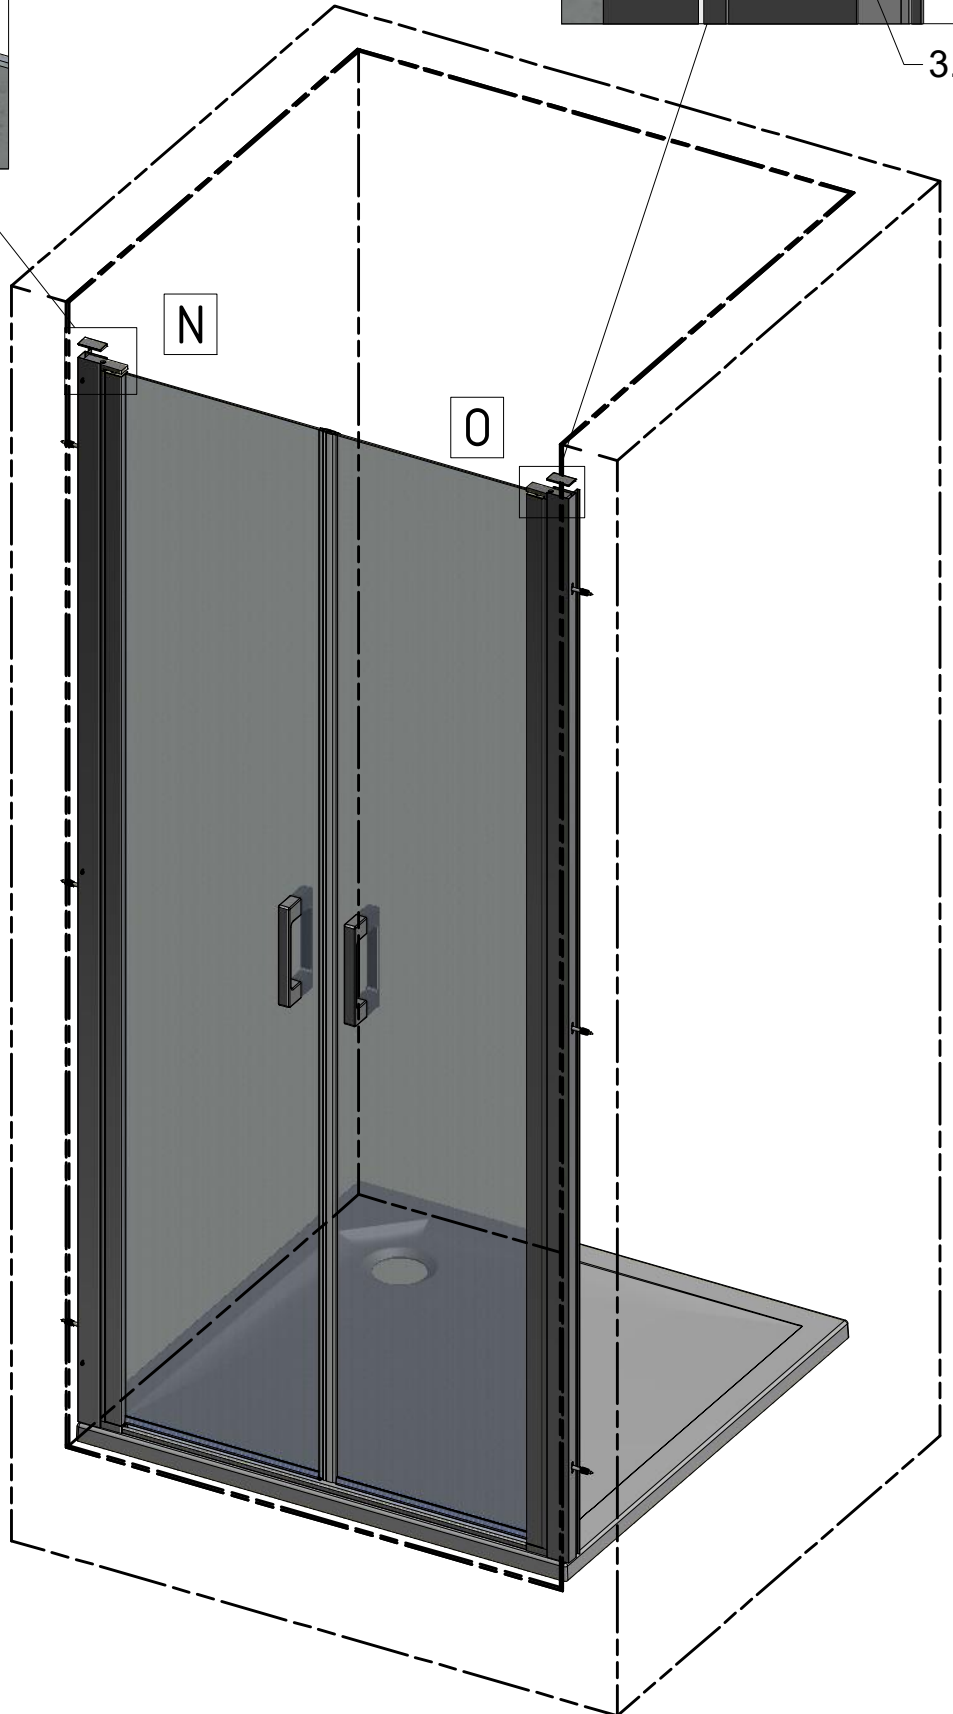

8.S47

POS.	PREVIEW
8.1	6x 
8.2	6x 
8.3	6x 
8.4	6x 
8.5	2x 

8. S47

ACCESSORIES	SPARE PART
Brillant	ND01-4170
Black	ND01-4171

TYPE	Y (mm)	C (mm)	L (mm)*
800	765-815	655	630
900	865-915	755	730
1000	965-1015	855	830

*length of threshold profile

Mounting without threshold bar

Mounting with threshold bar

Mounting with
treshold bar

cut the profile
to length L

Mounting without
treshold bar
Do not use 7

K 6x

L 6x

8.4 **M** 6x

SILICONE

SILICONE

SILICONE
MIN 100mm

SILICONE
MIN 100mm