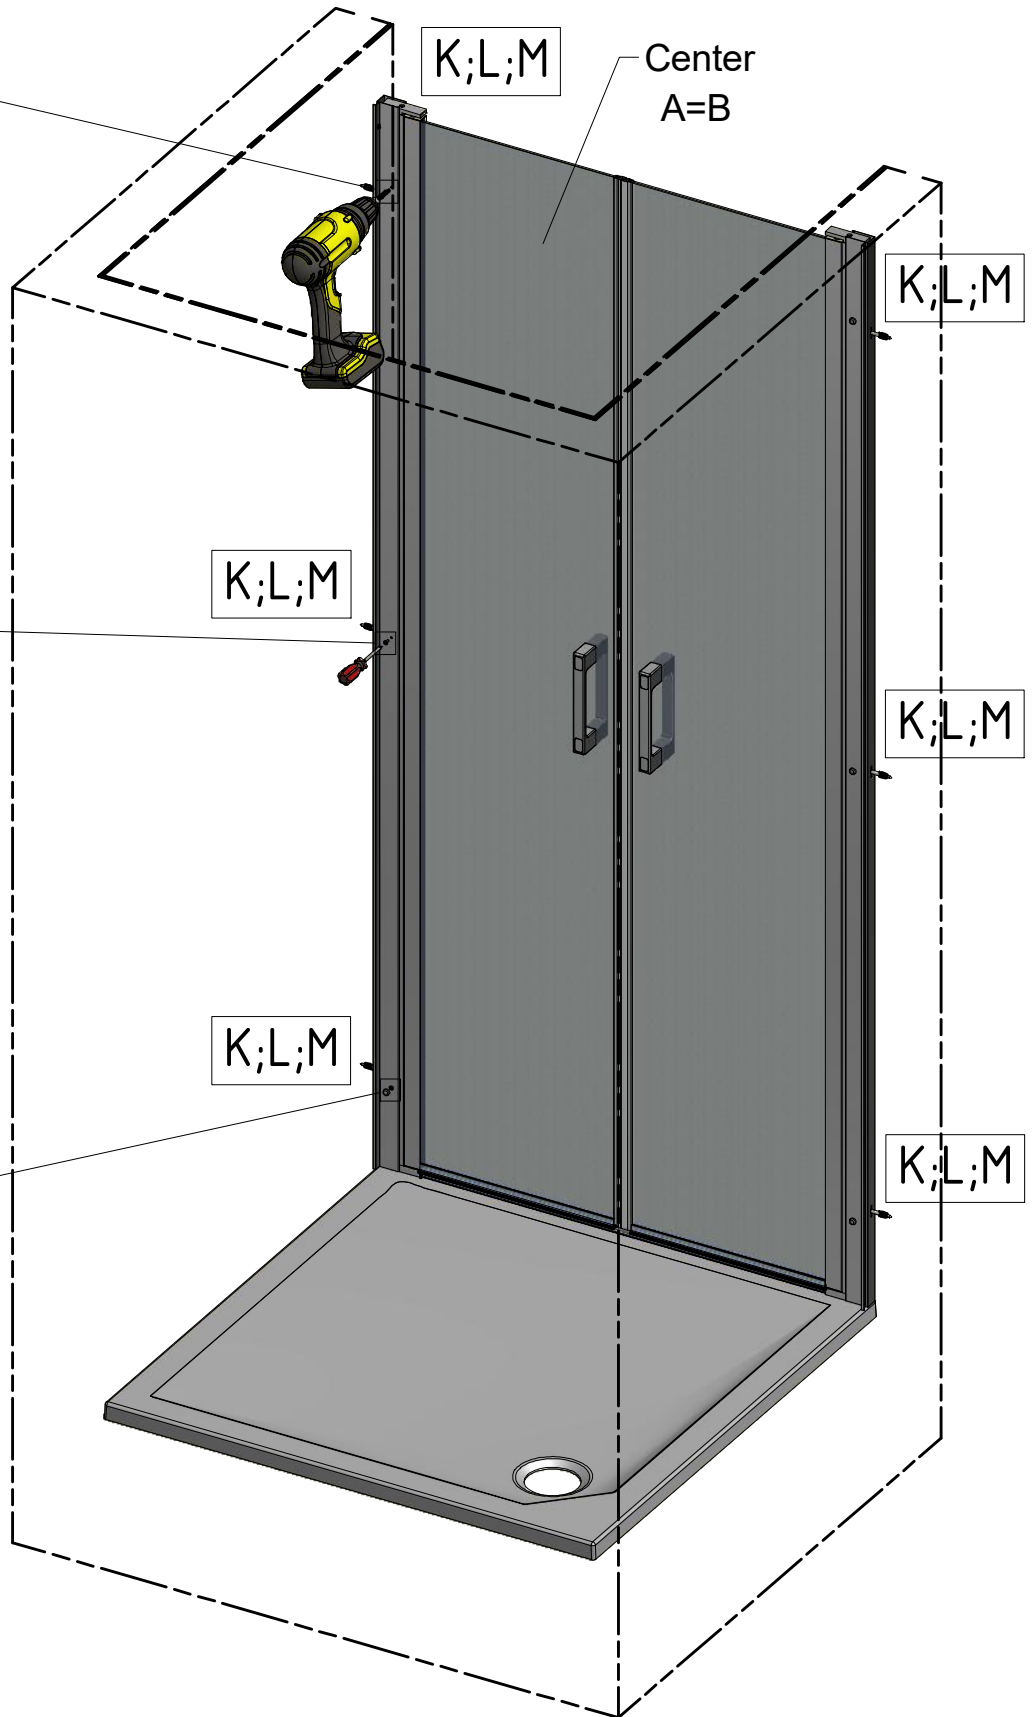

6. T48

SIZE	SEAL	SPARE PART
800	Transparent	ND01-4164
900	Transparent	ND01-4165
1000	Transparent	ND01-4166
800	Black	ND01-4167
900	Black	ND01-4168
1000	Black	ND01-4169

7. P322

SIZE	PROFILE	SPARE PART
800	Brillant	ND01-4176
900	Brillant	ND01-4177
1000	Brillant	ND01-4172
800	Black	ND01-4173
900	Black	ND01-4174
1000	Black	ND01-4175

8.S47

POS.	PREVIEW
8.1	6x 
8.2	6x 
8.3	6x 
8.4	6x 
8.5	2x 

8. S47

ACCESSORIES	SPARE PART
Brillant	ND01-4170
Black	ND01-4171

TYPE	Y (mm)	C (mm)	L (mm)*
800	765-815	655	630
900	865-915	755	730
1000	965-1015	855	830

*length of threshold profile

Mounting without threshold bar

Mounting with threshold bar

Mounting with
treshold bar

cut the profile
to length L

Mounting without
treshold bar
Do not use 7

K 6x

L 6x

8.4 **M** 6x

SILICONE

SILICONE

SILICONE
MIN 100mm

SILICONE
MIN 100mm