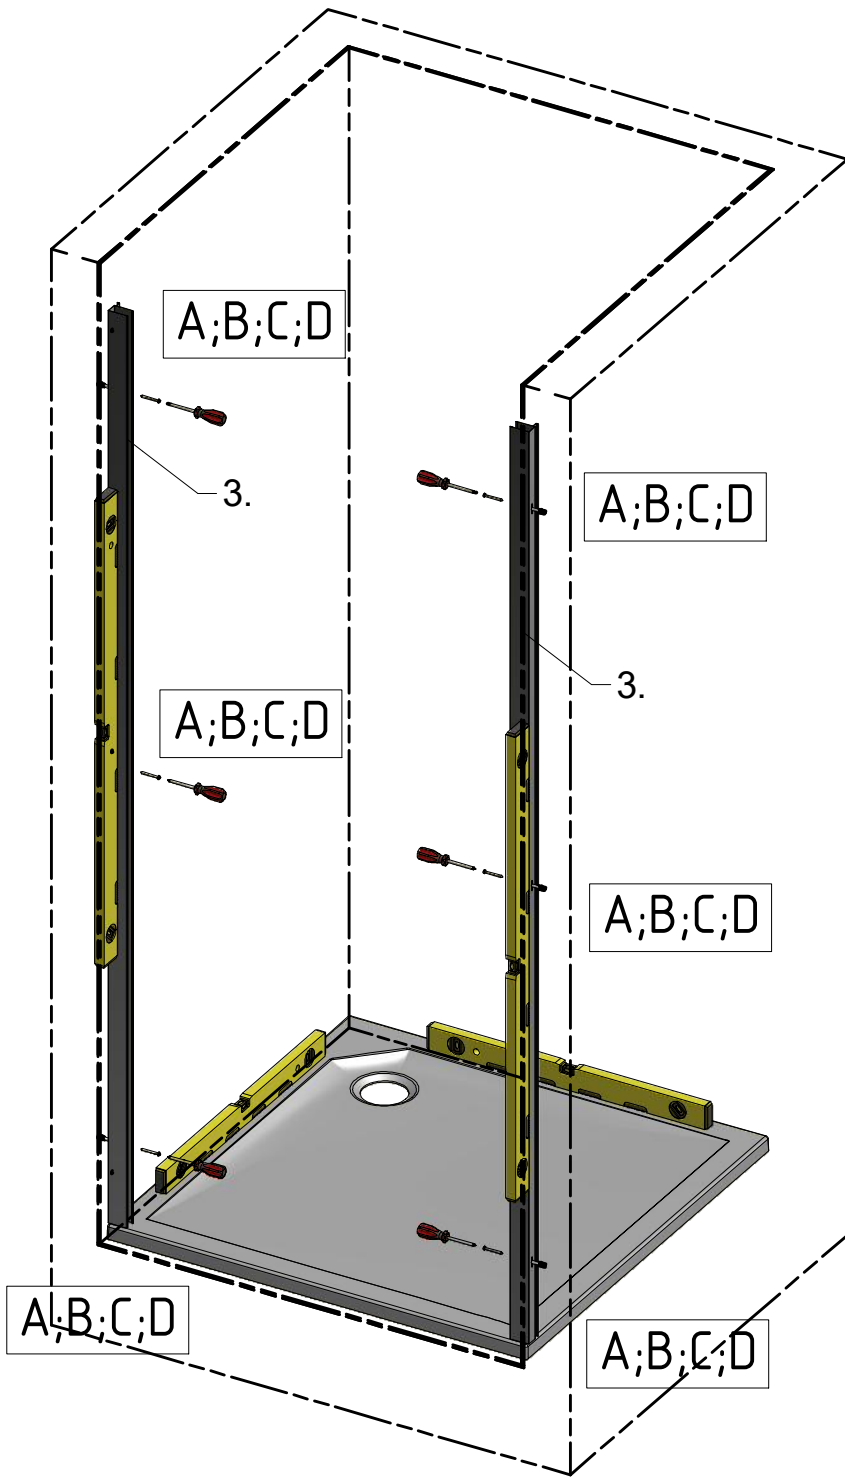

6. T48

SIZE	SEAL	SPARE PART
800	Transparent	ND01-4164
900	Transparent	ND01-4165
1000	Transparent	ND01-4166
800	Black	ND01-4167
900	Black	ND01-4168
1000	Black	ND01-4169

7. P322

SIZE	PROFILE	SPARE PART
800	Brillant	ND01-4176
900	Brillant	ND01-4177
1000	Brillant	ND01-4172
800	Black	ND01-4173
900	Black	ND01-4174
1000	Black	ND01-4175

8.S47

POS.	PREVIEW
8.1	6x 
8.2	6x 
8.3	6x 
8.4	6x 
8.5	2x 

8. S47

ACCESSORIES	SPARE PART
Brillant	ND01-4170
Black	ND01-4171

TYPE	Y (mm)	C (mm)	L (mm)*
800	765-815	655	630
900	865-915	755	730
1000	965-1015	855	830

*length of threshold profile

Mounting without threshold bar

Mounting with threshold bar

Mounting with
treshold bar

cut the profile
to length L

Mounting without
treshold bar
Do not use 7

K 6x

L 6x