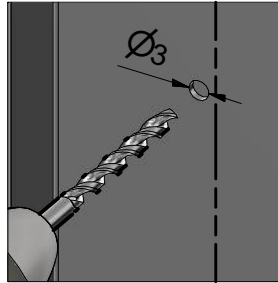

*length of threshold profile

Mounting without threshold bar

Mounting with threshold bar

Mounting with
treshold bar

cut the profile
to length L

Mounting without
treshold bar
Do not use 7

K 6x

L 6x

8.4 **M** 6x

SILICONE

SILICONE

SILICONE
MIN 100mm

SILICONE
MIN 100mm