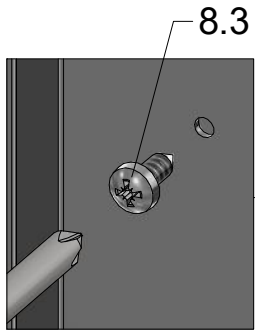

*length of threshold profile

Mounting without threshold bar

Mounting with threshold bar

Mounting with
treshold bar

cut the profile
to length L

Mounting without
treshold bar
Do not use 7

K 6x

L 6x

8.4 **M** 6x

SILICONE

SILICONE

SILICONE
MIN 100mm

SILICONE
MIN 100mm