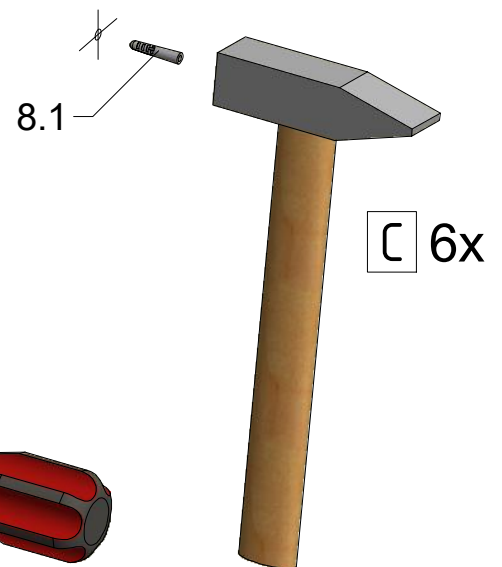

6. T48

SIZE	SEAL	SPARE PART
800	Transparent	ND01-4164
900	Transparent	ND01-4165
1000	Transparent	ND01-4166
800	Black	ND01-4167
900	Black	ND01-4168
1000	Black	ND01-4169

7. P322

SIZE	PROFILE	SPARE PART
800	Brillant	ND01-4176
900	Brillant	ND01-4177
1000	Brillant	ND01-4172
800	Black	ND01-4173
900	Black	ND01-4174
1000	Black	ND01-4175

8.S47

POS.	PREVIEW
8.1	6x 
8.2	6x 
8.3	6x 
8.4	6x 
8.5	2x 

8. S47

ACCESSORIES	SPARE PART
Brillant	ND01-4170
Black	ND01-4171

TYPE	Y (mm)	C (mm)	L (mm)*
800	765-815	655	630
900	865-915	755	730
1000	965-1015	855	830

*length of threshold profile

Mounting without threshold bar

Mounting with threshold bar

Mounting with
treshold bar

cut the profile
to length L

Mounting without
treshold bar
Do not use 7

K 6x

L 6x