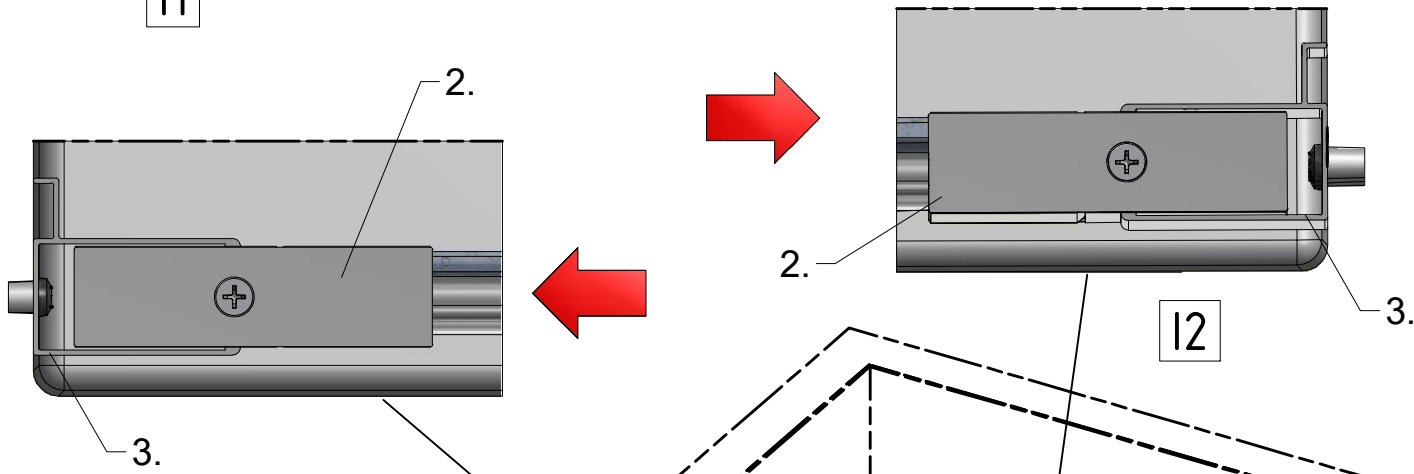

*length of threshold profile

Mounting without threshold bar

Mounting with threshold bar

Mounting with
treshold bar

cut the profile
to length L

Mounting without
treshold bar
Do not use 7

K 6x

L 6x

8.4 **M** 6x

SILICONE

SILICONE

SILICONE
MIN 100mm

SILICONE
MIN 100mm