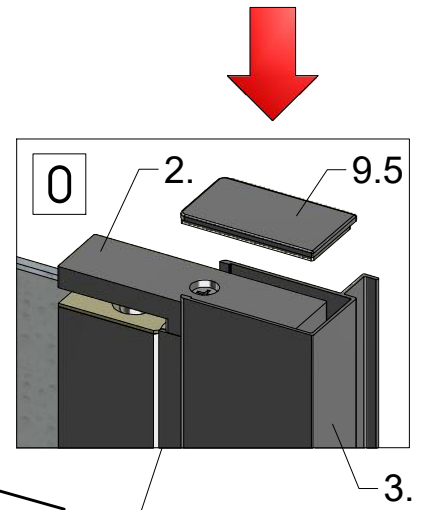

*length of threshold profile

Mounting without threshold bar

Mounting with threshold bar

Mounting with
treshold bar

cut the profile
to length L

Mounting without
treshold bar
Do not use 7

K 6x

L 6x

8.4 **M** 6x

SILICONE

SILICONE

SILICONE
MIN 100mm

SILICONE
MIN 100mm