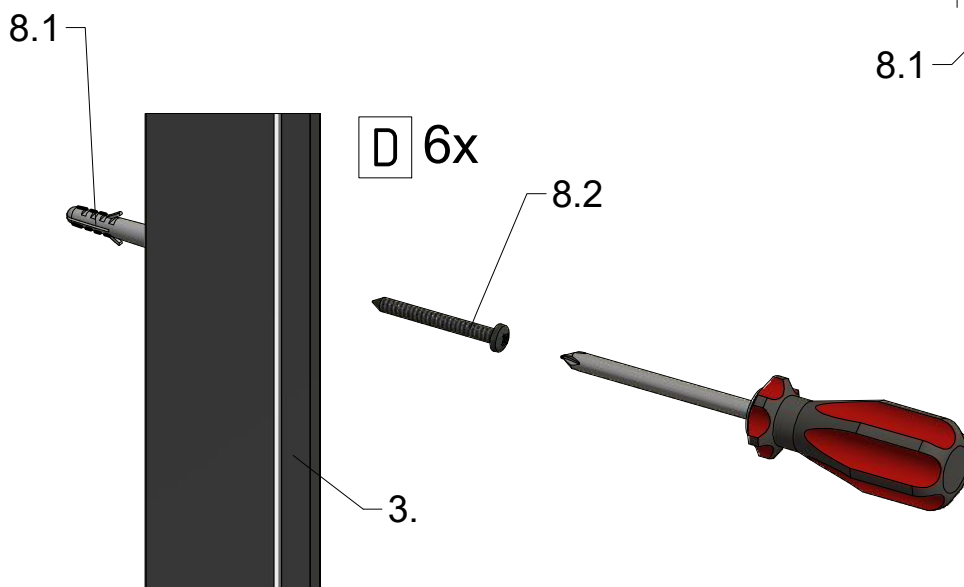

8.S47

POS.	PREVIEW
8.1	6x 
8.2	6x 
8.3	6x 
8.4	6x 
8.5	2x 

8. S47

ACCESSORIES	SPARE PART
Brillant	ND01-4170
Black	ND01-4171

TYPE	Y (mm)	C (mm)	L (mm)*
800	765-815	655	630
900	865-915	755	730
1000	965-1015	855	830

*length of threshold profile

Mounting without threshold bar

Mounting with threshold bar

Mounting with
treshold bar

cut the profile
to length L

Mounting without
treshold bar
Do not use 7

K 6x

L 6x

8.4 **M** 6x

SILICONE

SILICONE

SILICONE
MIN 100mm

SILICONE
MIN 100mm