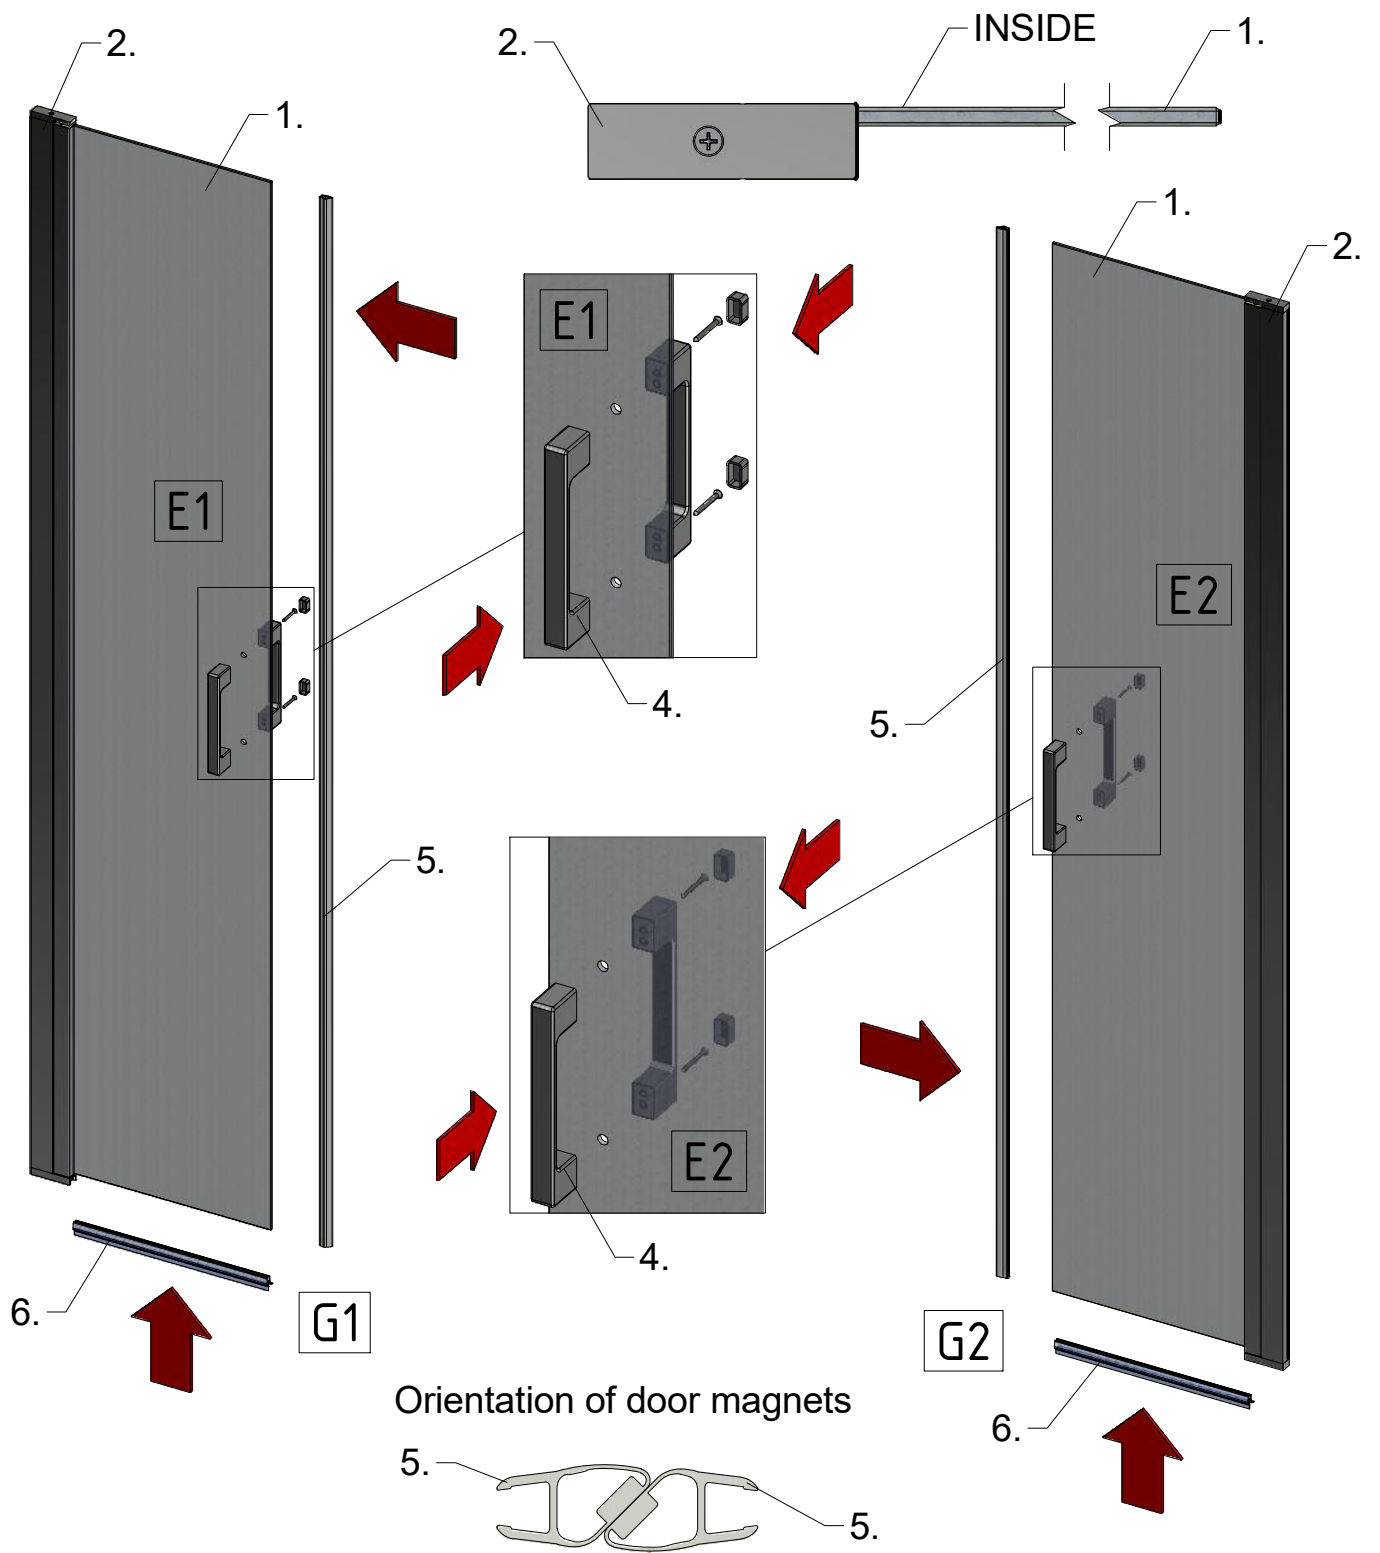

8.S47

POS.	PREVIEW
8.1	6x 
8.2	6x 
8.3	6x 
8.4	6x 
8.5	2x 

8. S47

ACCESSORIES	SPARE PART
Brillant	ND01-4170
Black	ND01-4171

TYPE	Y (mm)	C (mm)	L (mm)*
800	765-815	655	630
900	865-915	755	730
1000	965-1015	855	830

*length of threshold profile

Mounting without threshold bar

Mounting with threshold bar

Mounting with
treshold bar

cut the profile
to length L

Mounting without
treshold bar
Do not use 7

K 6x

L 6x