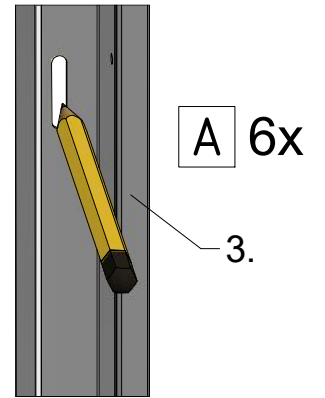

6. T48

SIZE	SEAL	SPARE PART
800	Transparent	ND01-4164
900	Transparent	ND01-4165
1000	Transparent	ND01-4166
800	Black	ND01-4167
900	Black	ND01-4168
1000	Black	ND01-4169

7. P322

SIZE	PROFILE	SPARE PART
800	Brillant	ND01-4176
900	Brillant	ND01-4177
1000	Brillant	ND01-4172
800	Black	ND01-4173
900	Black	ND01-4174
1000	Black	ND01-4175

8.S47

POS.	PREVIEW
8.1	6x 
8.2	6x 
8.3	6x 
8.4	6x 
8.5	2x 

8. S47

ACCESSORIES	SPARE PART
Brillant	ND01-4170
Black	ND01-4171

TYPE	Y (mm)	C (mm)	L (mm)*
800	765-815	655	630
900	865-915	755	730
1000	965-1015	855	830

*length of threshold profile

Mounting without threshold bar

Mounting with threshold bar

Mounting with
treshold bar

cut the profile
to length L

Mounting without
treshold bar
Do not use 7

K 6x

L 6x