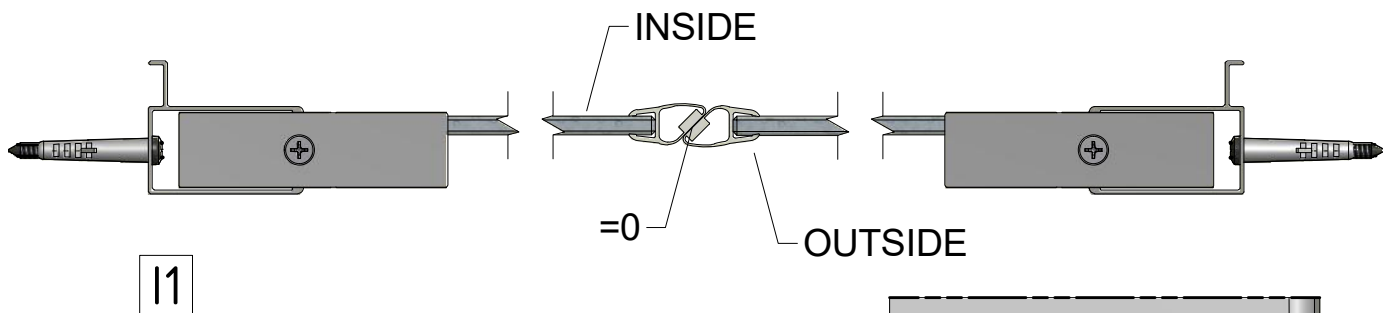

*length of threshold profile

Mounting without threshold bar

Mounting with threshold bar

Mounting with
treshold bar

cut the profile
to length L

Mounting without
treshold bar
Do not use 7

K 6x

L 6x

8.4 **M** 6x

SILICONE

SILICONE

SILICONE
MIN 100mm

SILICONE
MIN 100mm