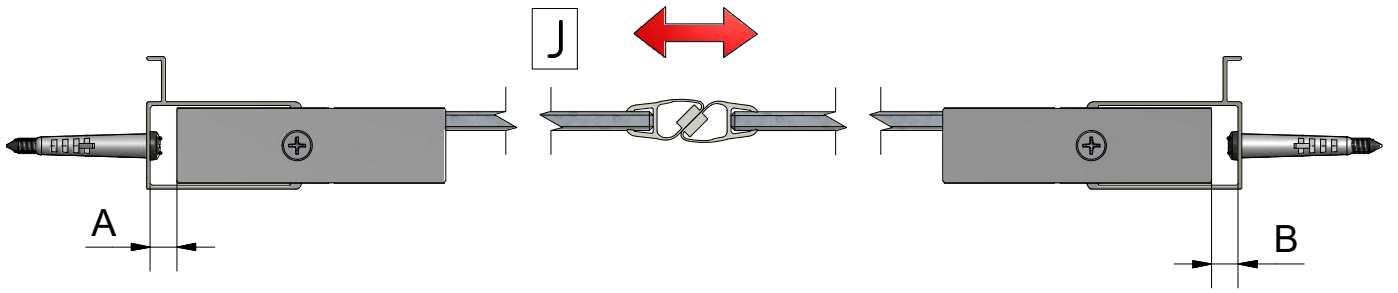

*length of threshold profile

Mounting without threshold bar

Mounting with threshold bar

Mounting with
treshold bar

cut the profile
to length L

Mounting without
treshold bar
Do not use 7

K 6x

L 6x

8.4 **M** 6x

SILICONE

SILICONE

SILICONE
MIN 100mm

SILICONE
MIN 100mm